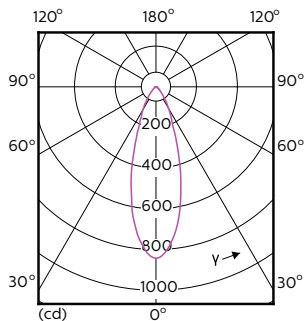

MASTER LEDspot ExpertColor MV

Fotometrické údaje

MASTER LEDspot ExpertColor MV 50W GU10 927 36D